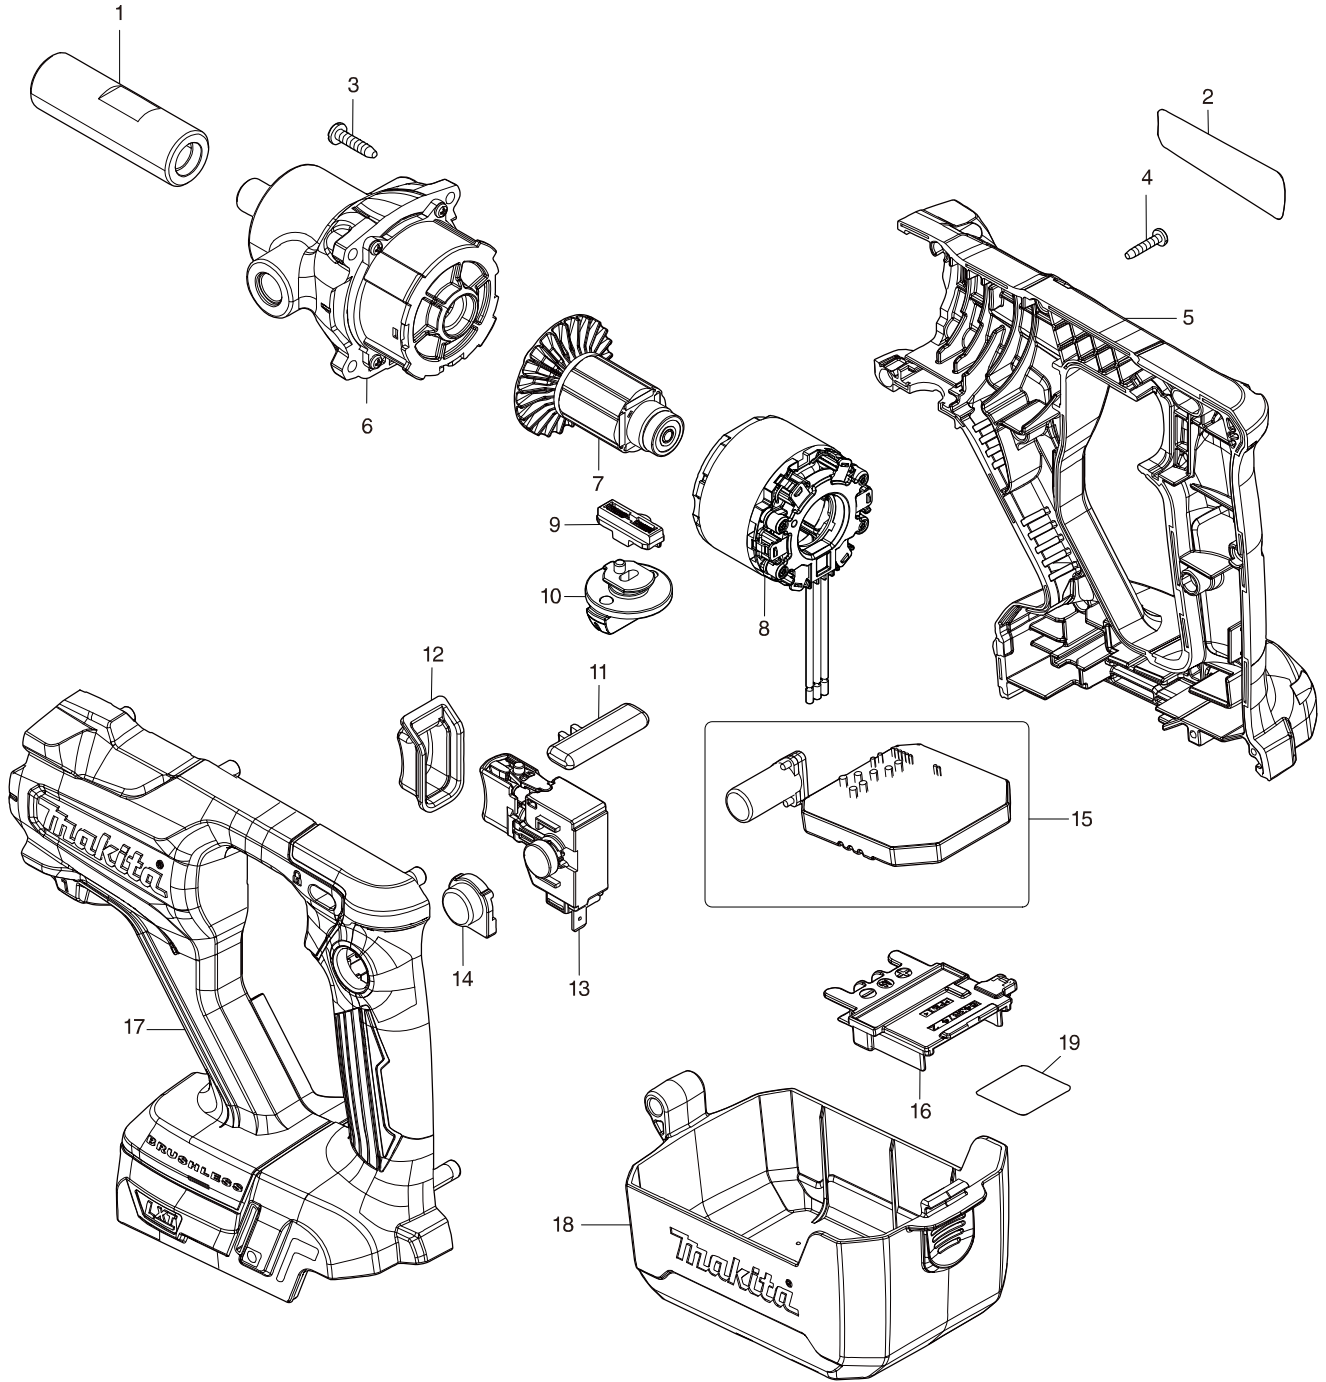

# Model No. DUT130 CORDLESS MIXER

# Model No. DUT130 CORDLESS MIXER

Item	Parts No.	Description	I/C	Qty	N/O	Opt. 1	Opt. 2	Note
001	326649-1	SHAFT HOLDER 1/2-M14		1				
002	855D77-2	DUT130 NAME PLATE		1				
003	265995-6	TAPPING SCREW 4X18		4				
004	266130-9	TAPPING SCREW BIND PT 3X16		10				
005	183L06-6	HOUSING SET		1				
C10	263005-3	RUBBER PIN 6		2				
C20	252126-6	HEX. LOCKING NUT M4-7		2				
D10		INC. 17						
006	127065-8	GEAR ASSEMBLY		1				
007	619551-8	ROTOR		1				
008	629396-6	STATOR		1				
009	127066-6	CHANGE LEVER ASSEMBLY		1				
C10	232518-5	COMPRESSION SPRING 4		2				
010	127282-0	SPEED CHANGE LEVER ASSEMBLY		1				
C10	213118-0	O RING 12		1				
011	458822-6	LOCK LEVER		1				
012	458816-1	SWITCH COVER		1				
013	651088-9	SWITCH C3JW-4B-1L		1				
014	458819-5	LOCK ON BUTTON COVER		1				
015	620972-9	CONTROLLER		1				
016	643874-2	TERMINAL		1				
017	183L06-6	HOUSING SET		1				
C10	263005-3	RUBBER PIN 6		2				
C20	252126-6	HEX. LOCKING NUT M4-7		2				
D10		INC. 5						
018	458820-0	COVER		1				
019	855D80-3	DUT130 SERIAL NO. LABEL		1				
A01	140G50-6	GRIP COMPLETE		1				
A02	A-43692	MIXING BLADE 165		1				
A03	168884-3	SHAFT COMPLETE		1				
A04	265220-5	HEX. BOLT M8X18		1				
A06	458814-5	FRONT COVER		1				
A07	781006-4	WRENCH 13		1				
A08	781010-3	WRENCH 19		2				
A09	831253-8	TOTE BAG		1				