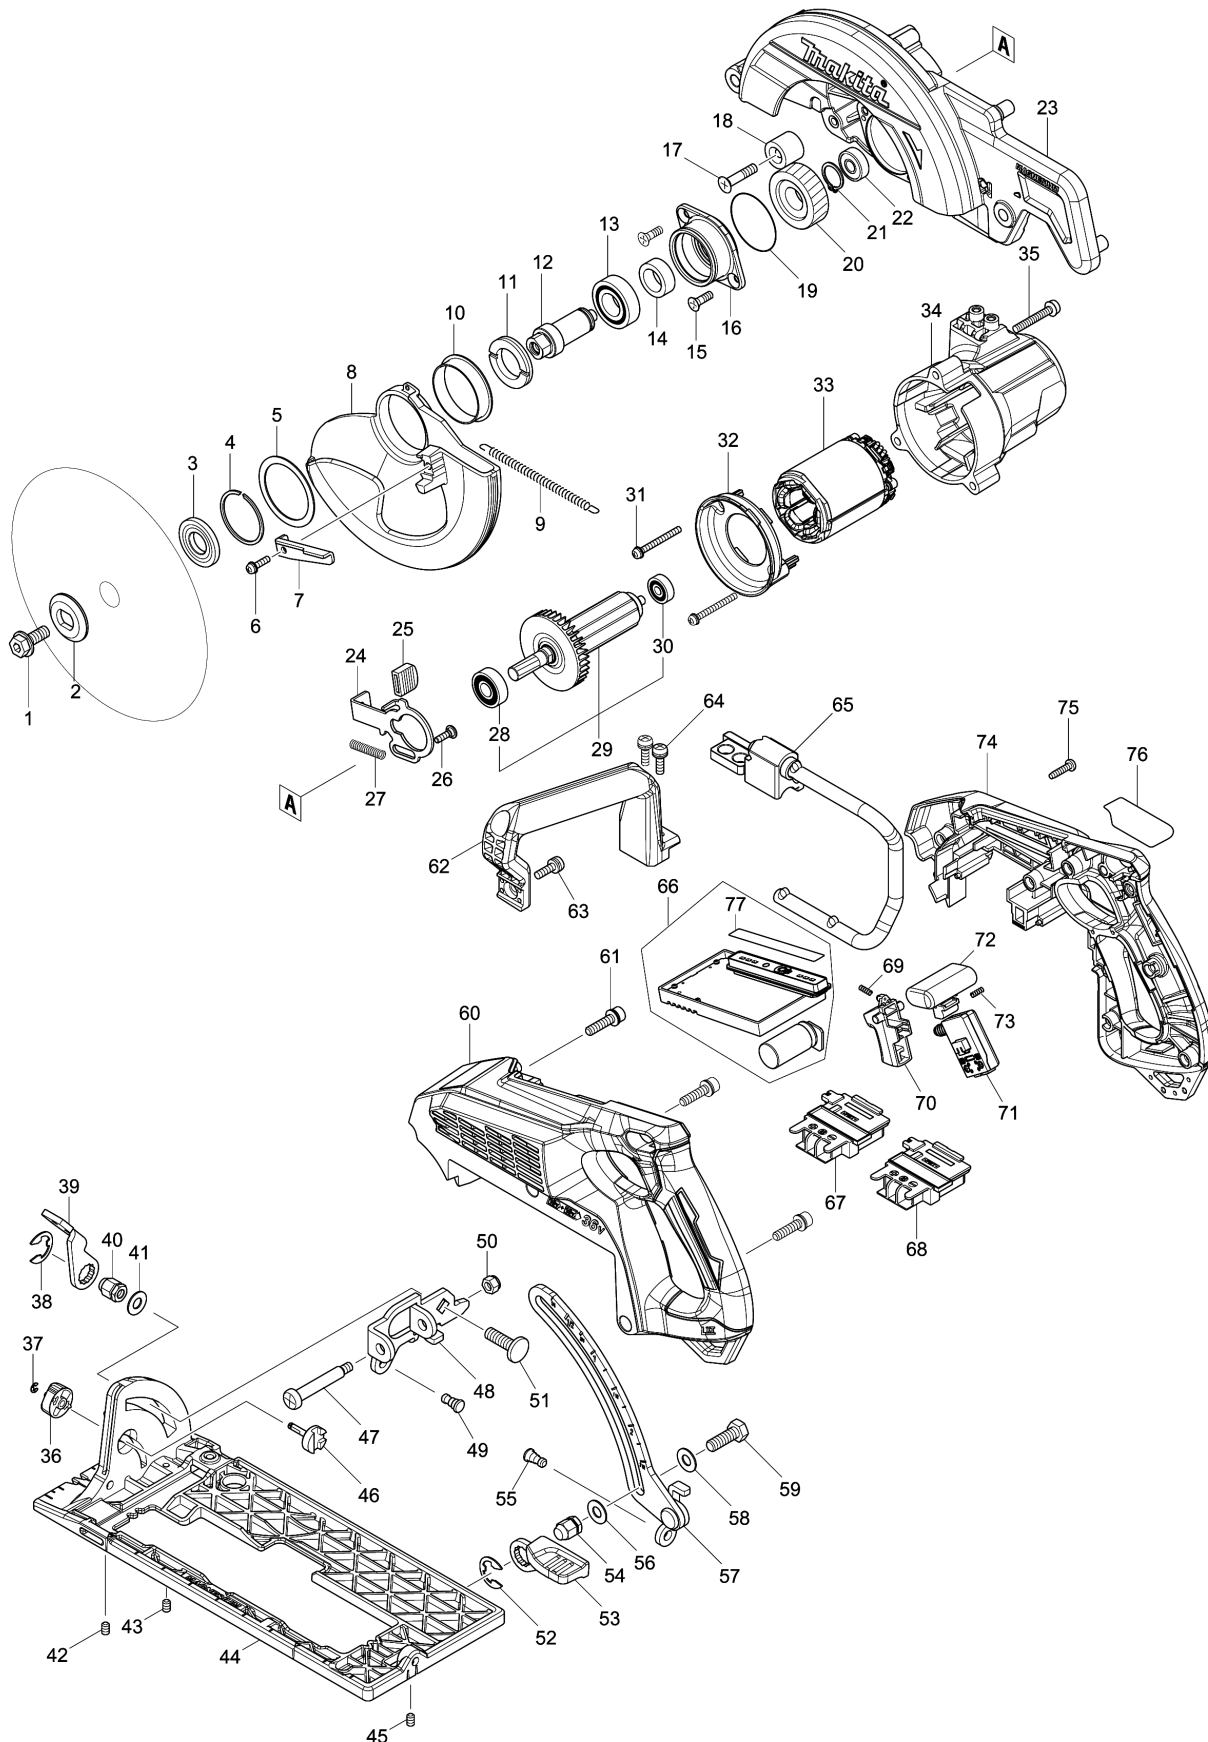

Model No.DRS780 185MM CORDLESS REAR HANDLE