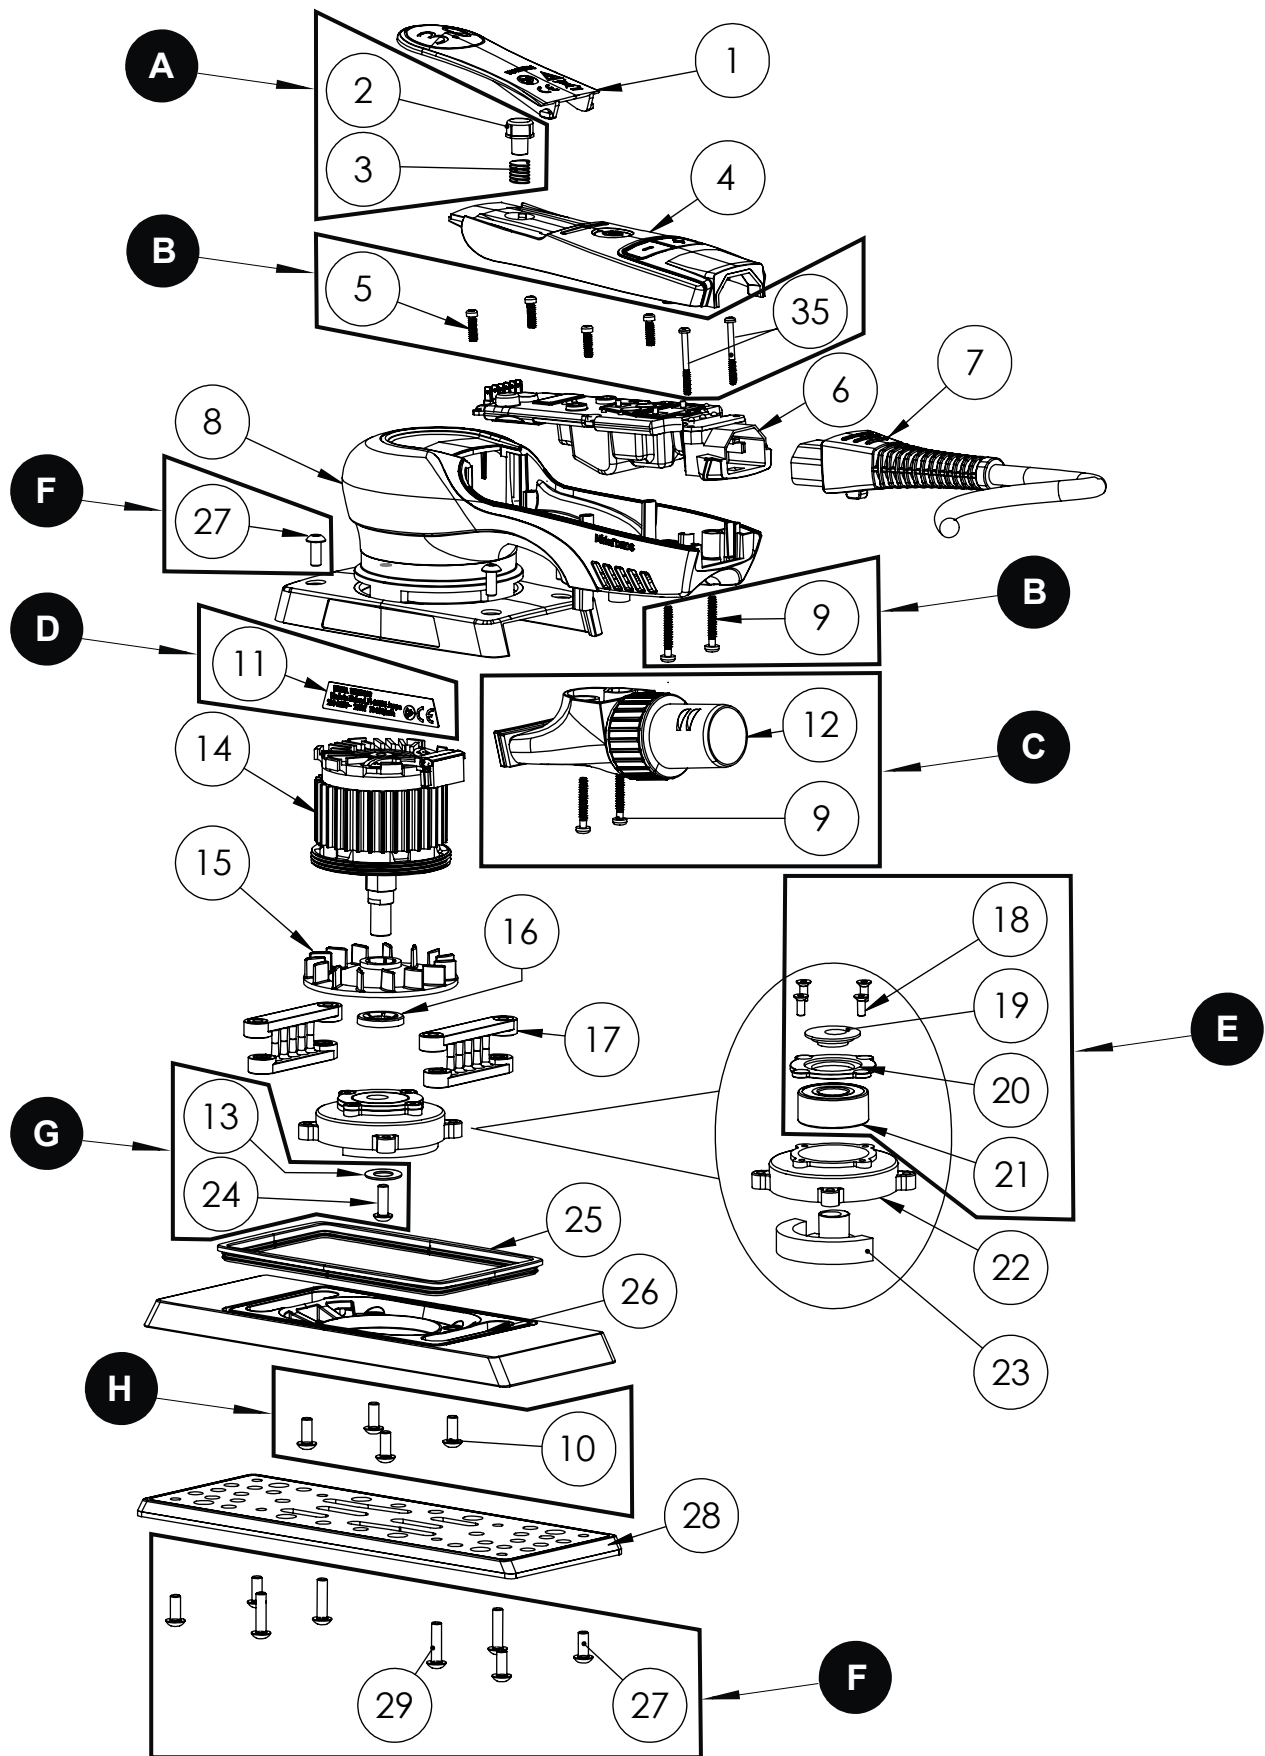

Exploded view of DEOS 70 x 198 mm & 81 x 133 mm (220-240 V)

Updated 26.03.2020

S/N from: 20114XXXXX001

S/N to: -

## DEOS 70x198mm & 81x133mm Spare Part kits (220-240V)

Electrical tool must be serviced by a qualified repair person and in accordance with national requirements.

**Note!** Repairs done by non-authorized repairer will breach the Mirka warranty.

Mirka code	Item	Description	Kit	Qty	Tightening torque
<b>MIE6520211</b>		<b>Start Button kit</b>			
	2	Start Button	A	1	
	3	Start Button Spring		1	
<b>MIE6520511</b>		<b>Screw kit</b>			
	5	Screws	B	4	0,6 Nm
	9	Screws		2	1,4 Nm
	35	Screws		2	0,6 Nm
<b>MIE3321211</b>		<b>Swivel Exhaust kit</b>			
	9	Screws	C	2	1,4 Nm
	12	Swivel Exhaust Assembly		1	
<b>MIE3321111</b>		<b>Type Label kit 220-240 V EU</b>			
	11	Type Label 383	D	10	
	11	Type Label 353		10	
<b>MIE3321111CN</b>		<b>Type Label kit 220-240 V CN</b>			
	11	Type Label 383	D	10	
	11	Type Label 353		10	
<b>MIE3321111AN</b>		<b>Type Label kit 220-240 V ANZ</b>			
	11	Type Label 383	D	10	
	11	Type Label 353		10	
<b>MIE3321811</b>		<b>Bearing kit</b>			
	18	Screws		4	1 Nm
	19	Dust Shield	E	1	
	20	Bearing Flange		1	
	21	Ball Bearing		1	
<b>MIE3322711</b>		<b>Pad Screw kit</b>			
	27	Screws	F	8	
	29	Screws		4	
<b>MIE3322411</b>		<b>Balancing Housing Screw kit</b>			
	13	Washer	G	1	
	24	Screw		1	
<b>MIE3321011</b>		<b>Backing Plate Screw kit</b>			
	10	Screws	H	4	

Separate spare parts on next page.