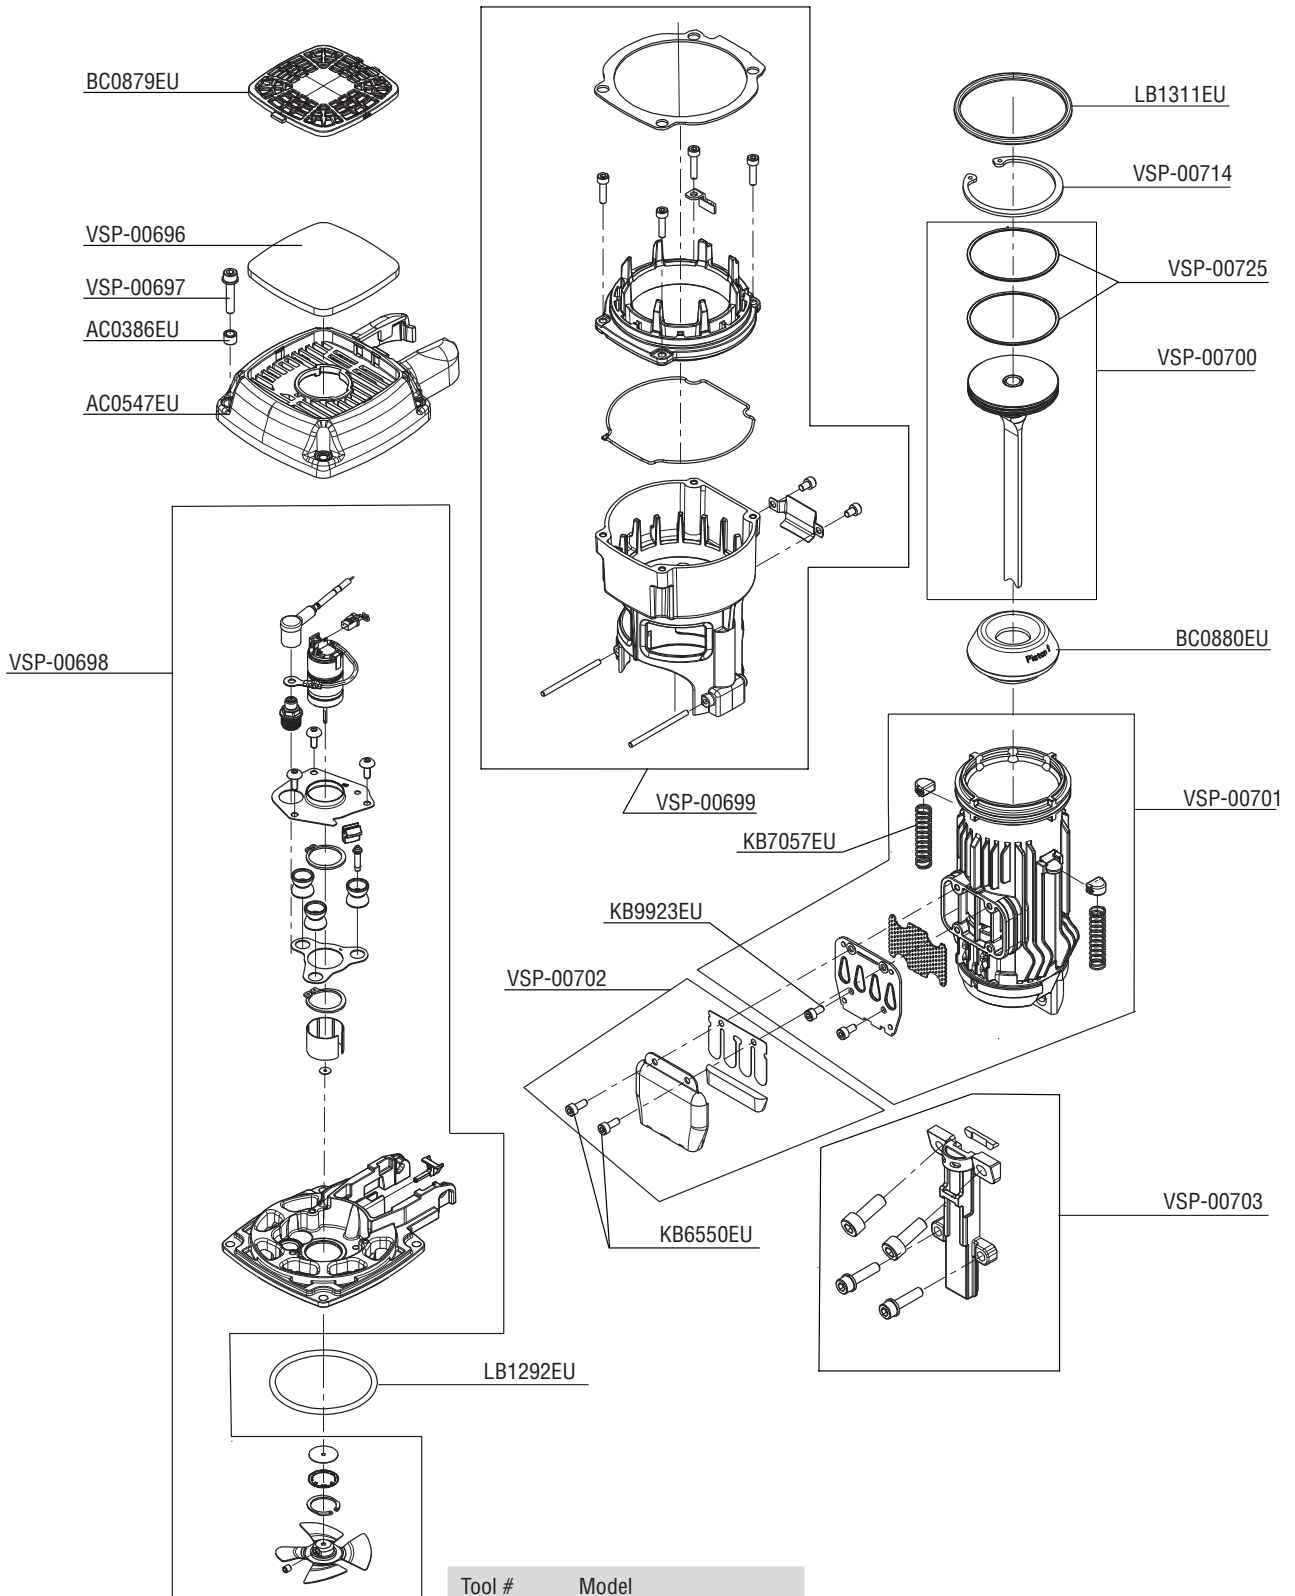

Tool #	Model
3VS2002N	EU Version
3VS7002N	UK Version